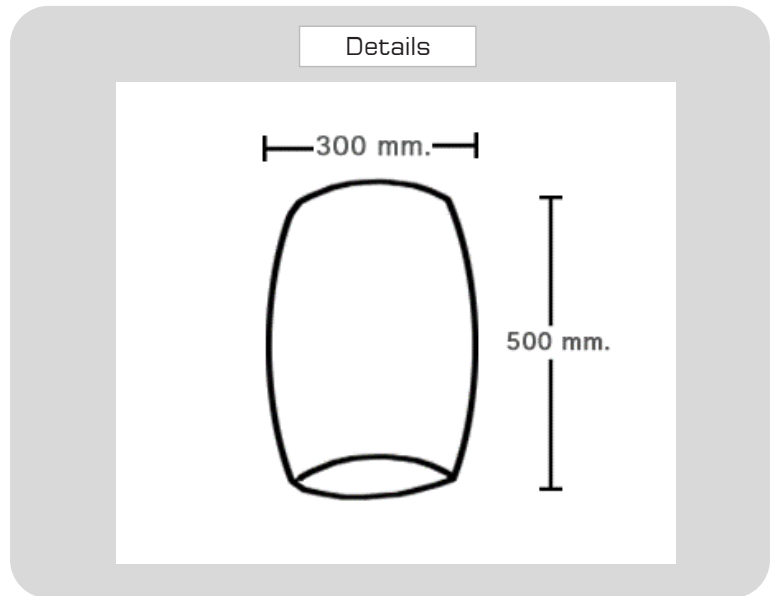

Product

Specification

PRODUCT CODE	:	
NAME	:	PENDANT LAMP
BRAND	:	ARTISAN LIGHTING PHUKET
MATERIAL	:	METAL + CRYSTAL
COLOUR	:	GOLD & GLASS
LAMP TYPE	:	E14
DIMENSION	:	D300 x 500 mm.
REMARK	:	MADE TO ORDER ANY SIZE D500 - D2000