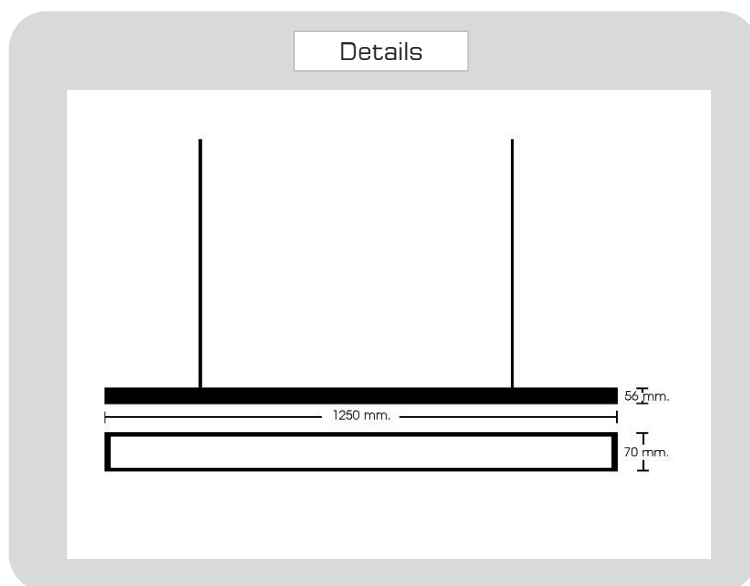

Product

Specification

PRODUCT CODE	:	WA-067-80201BK/WH
NAME	:	PENDANT LAMP
BRAND	:	ARTISAN LIGHTING PHUKET
MATERIAL	:	ALUMINIUM + PVC
COLOUR	:	MATT WHITE, MATT WHITE
LAMP TYPE	:	T8 1 x 18W LED SMD 2835
CONTROL GEAR	:	LED DRIVER INCLUDED
LED COLOUR	:	3000K
DIMENSION	:	1250 X 70 X 56 mm.
REMARK	:	