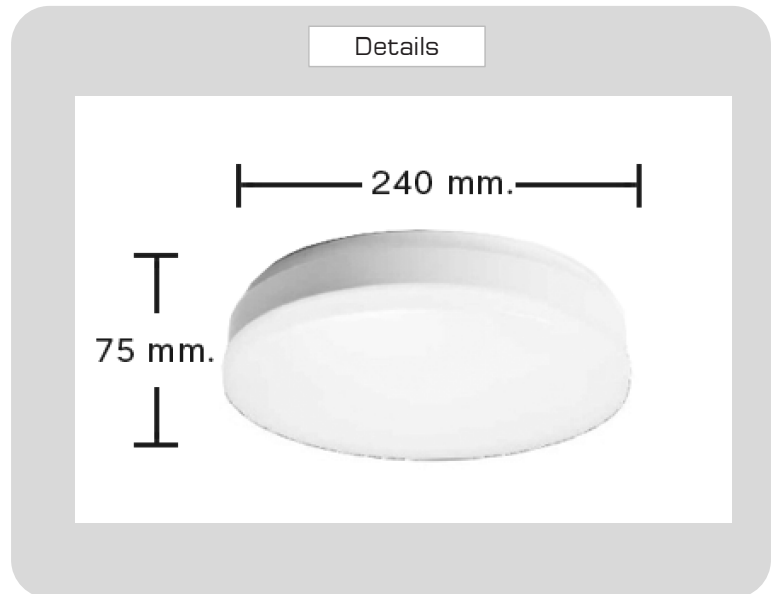

Product

Specification

PRODUCT CODE	:	CE-067-81001
NAME	:	CEILING LAMP
BRAND	:	ARTISAN LIGHTING PHUKET
MATERIAL	:	ALUMINUM
COLOUR	:	WHITE
LAMP TYPE	:	LED 20W
LED COLOUR	:	4000K, 6400K
DIMENSION	:	D420 X 75 mm.
REMARK	:	