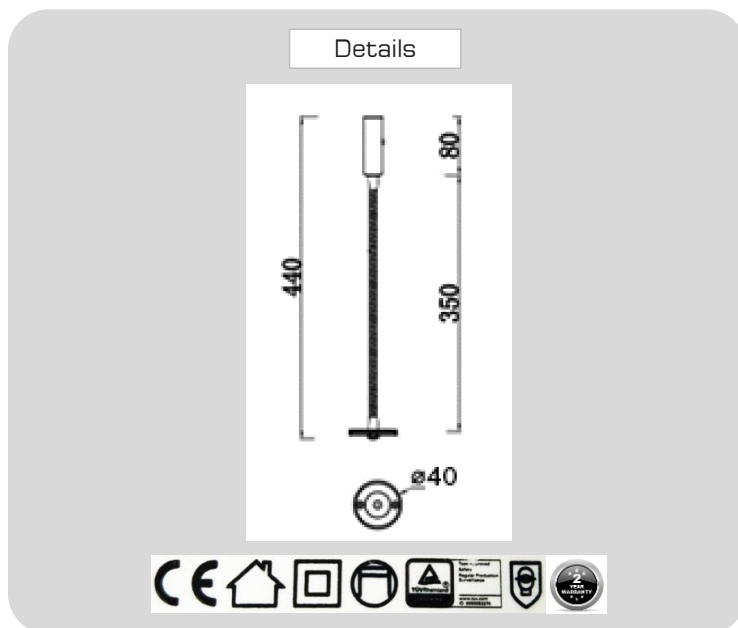

Project : _____

Approve : _____

Product
Specification

Product

Specification

PRODUCT CODE	:	WA-286-RD-7022A-SN
NAME	:	WALL READING LAMP
BRAND	:	ARTISAN LIGHTING PHUKET
MATERIAL	:	METAL + ALUMINUM
COLOUR	:	SATIN NICKLE
LAMP TYPE	:	LED 3W
LED COLOUR	:	2700K , 3000K , 3200K
INPUT VOLTAGE	:	AC 100~265 V (220V)
CONTROL GEAR	:	LED DRIVER INCLUDED
DIMENSION	:	D40 x 440 mm.
WARRANTY	:	2 YEARS
REMARK	:	SWITCH ON HEAD