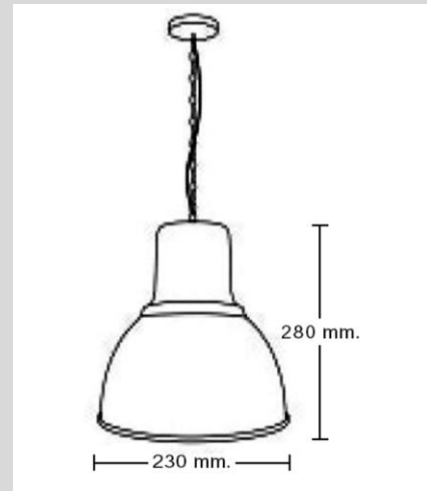

Product

Details

Specification

PRODUCT CODE	:	PE-068-5646-220-BK-WH
NAME	:	PENDANT LAMP
BRAND	:	ARTISAN LIGHTING PHUKET
MATERIAL	:	METAL COATED
COLOUR	:	BLACK
LAMP TYPE	:	E27
DIMENSION	:	D230 x 280 mm.
REMARK	:	