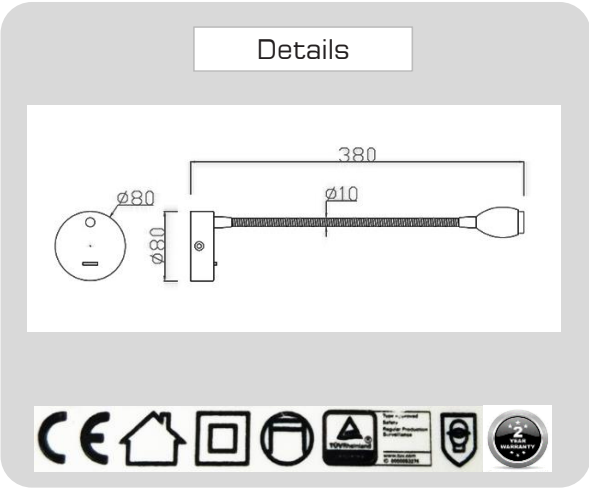

Product

Specification

PRODUCT CODE	:	WA-286-RD-739-BK
NAME	:	Wall Reading Lamp
BRAND	:	ARTISAN LIGHTING PHUKET
MATERIAL	:	Metal + Aluminum
COLOR	:	Satin Nickle
COLOR LED	:	2700K , 3000K , 3200K
LAMP TYPE	:	LED 3W X 1
INPUT VOLTAGE	:	AC 100-265 V (220V)
CONTROL GEAR	:	LED Driver Included
DIMENSION	:	D80 X 390 mm
WARRANTY	:	2 Years
REMARK	:	BJB Switch on Base