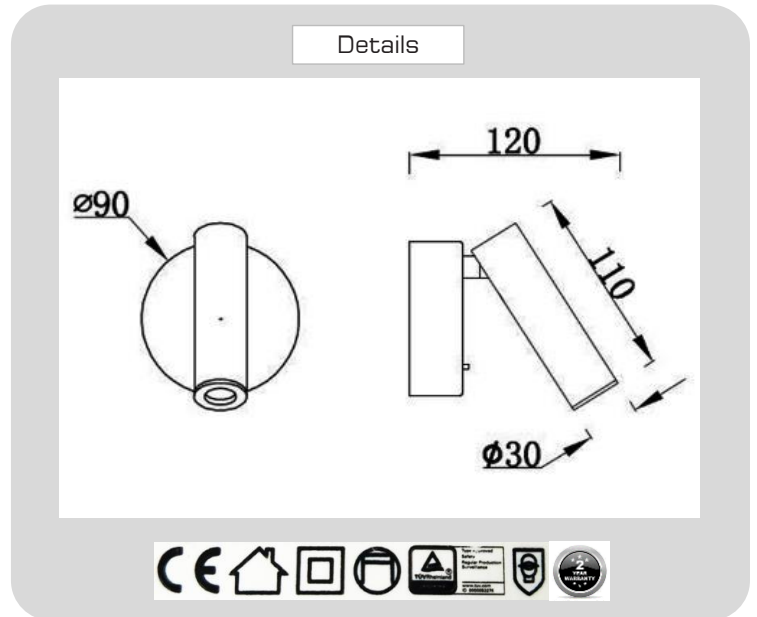

Product

Specification

PRODUCT CODE	:	WA-286-RD-7026-SN
NAME	:	WALL READING LAMP
BRAND	:	ARTISAN LIGHTING PHUKET
MATERIAL	:	METAL + ALUMINUM
COLOUR	:	SATIN NICKLE
LAMP TYPE	:	LED 3W
LED COLOUR	:	2700K , 3000K , 3200K
INPUT VOLTAGE	:	AC 100~265 V (220V)
CONTROL GEAR	:	LED DRIVER INCLUDED
DIMENSION	:	D90 x 120 mm.
WARRANTY	:	2 YEARS
REMARK	:	SWITCH ON BASE