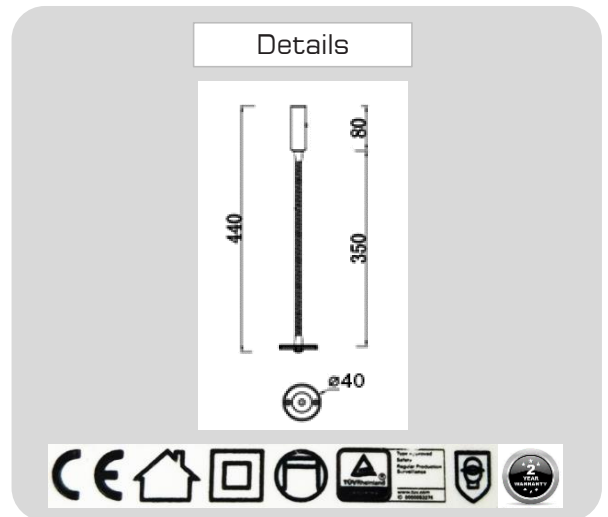

Product

Specification

PRODUCT CODE	:	WA-286-RD-7022A-SN
NAME	:	Wall Reading Lamp
BRAND	:	ARTISAN LIGHTING PHUKET
MATERIAL	:	metal + Aluminum
COLOR	:	Satin Nickle
COLOR LED	:	2700K , 3000K , 3200K
LAMP TYPE	:	LED 3W X 1
INPUT VOLTAGE	:	AC 100~265 V (220V)
CONTROL GEAR	:	LED Driver Included
DIMENSION	:	D40 X 40 x 440 mm
WARRANTY	:	2 Years
REMARK	:	Switch on Head