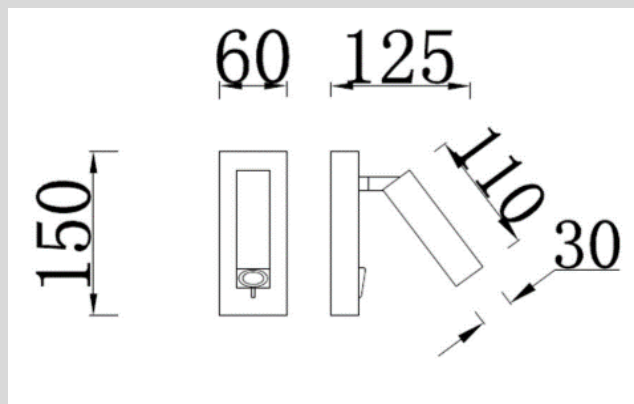

Product

Details

Specification

PRODUCT CODE	:	WA-286-RD-6409-AB
NAME	:	WALL READING LAMP
BRAND	:	ARTISAN LIGHTING PHUKET
MATERIAL	:	METAL + ALUMINUM
COLOUR	:	ANTIQUE BRASS
LAMP TYPE	:	LED 3W
LED COLOUR	:	2700K , 3000K , 3200K
INPUT VOLTAGE	:	AC 100~265 V (220V)
CONTROL GEAR	:	LED DRIVER INCLUDED
DIMENSION	:	125 x 60 x 150 mm.
WARRANTY	:	2 YEARS
REMARK	:	SWITCH ON BASE