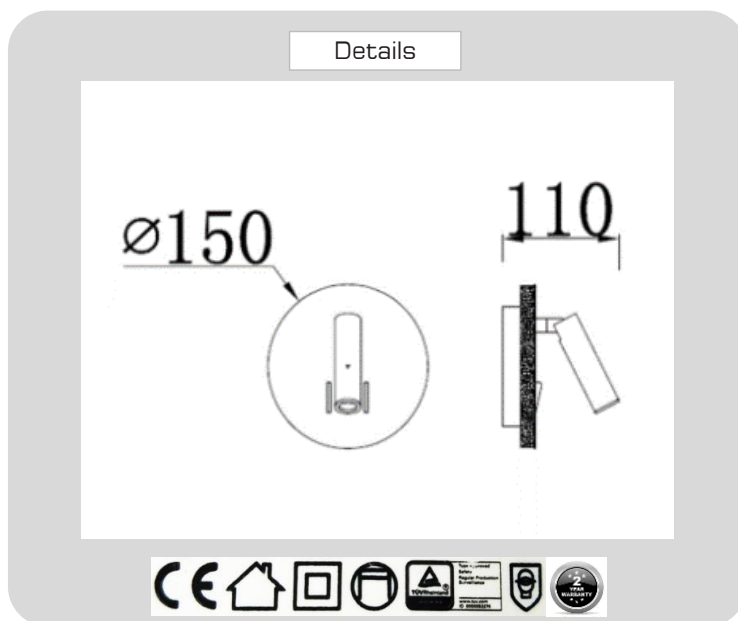

Product

Specification

PRODUCT CODE	:	WA-286-RD-6326-CH
NAME	:	WALL READING LAMP
BRAND	:	ARTISAN LIGHTING PHUKET
MATERIAL	:	METAL + ALUMINUM
COLOUR	:	CHROME
LAMP TYPE	:	LED 3W x 2
LED COLOUR	:	2700K , 3000K , 3200K
INPUT VOLTAGE	:	AC 100~265 V (220V)
CONTROL GEAR	:	LED DRIVER INCLUDED
DIMENSION	:	D150 x 110 mm.
WARRANTY	:	2 YEARS
REMARK	:	2 SWITCH ON BASE