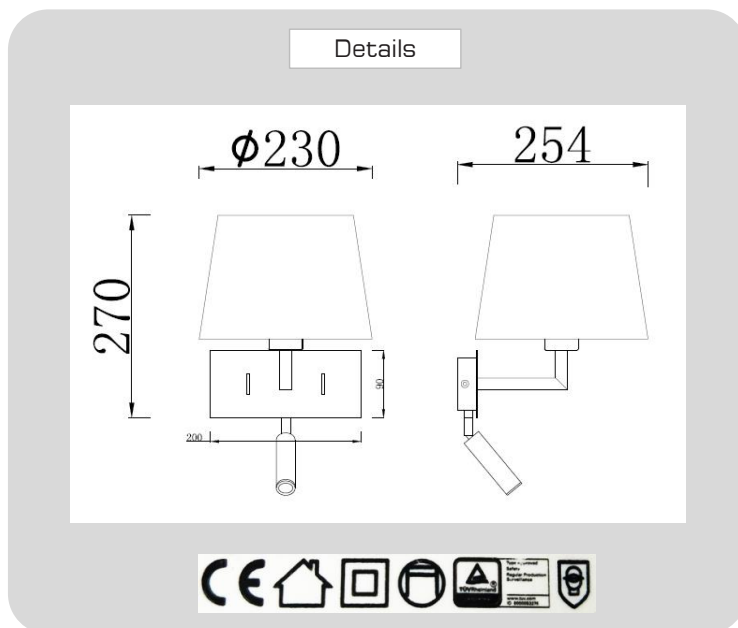

Project : _____

Approve : _____

Product
Specification

Product

Specification

PRODUCT CODE	:	WA-286-RD-6317-SN
NAME	:	WALL READING LAMP
BRAND	:	ARTISAN LIGHTING PHUKET
MATERIAL	:	METAL + FABRIC SHADE
COLOUR	:	SATIN NICKLE
LAMP TYPE	:	LED 3W + E27
LED COLOUR	:	2700K , 3000K , 3200K
INPUT VOLTAGE	:	AC 100~265 V (220V)
CONTROL GEAR	:	LED DRIVER INCLUDED
DIMENSION	:	D230 x 254 x 270 mm.
WARRANTY	:	2 YEARS
REMARK	:	2 SWITCH ON BASE