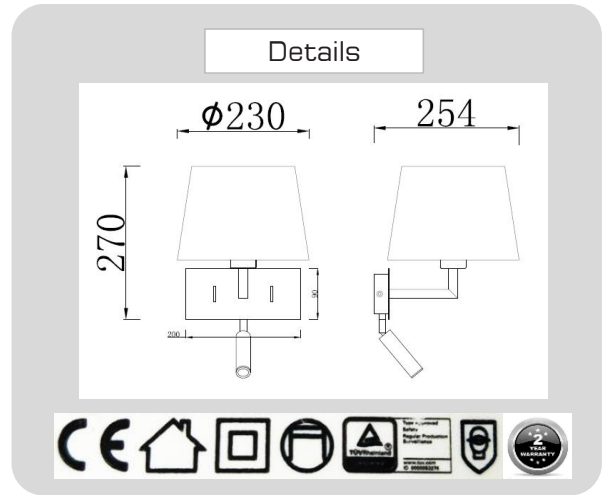

Product

Specification

PRODUCT CODE	:	WA-286-RD-6317-SN
NAME	:	Wall Reading Lamp
BRAND	:	ARTISAN LIGHTING PHUKET
MATERIAL	:	Metal + fabric lamp shade
COLOR	:	Satin Nickle
COLOR LED	:	2700K , 3000K , 3200K
LAMP TYPE	:	LED 3W X 1 + E27x1
INPUT VOLTAGE	:	AC 100-265 V (220V)
CONTROL GEAR	:	LED Driver Included
DIMENSION	:	D 230 x 254 x 270 MM
WARRANTY	:	2 Years
REMARK	:	2 Switch ON Base