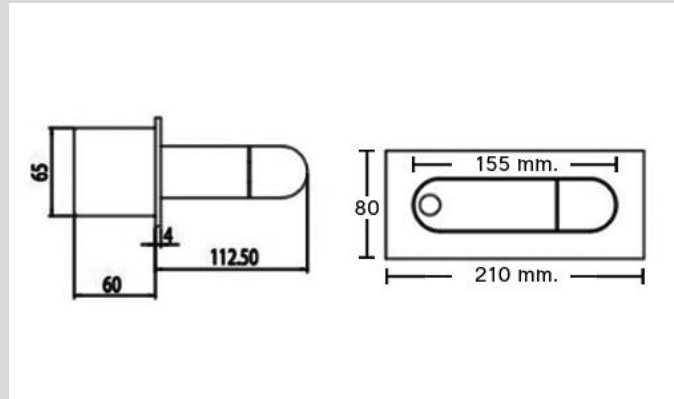

Product

Details

Specification

PRODUCT CODE	:	WA-261-RD-11101-SN
NAME	:	WALL READING LAMP
BRAND	:	ARTISAN LIGHTING PHUKET
MATERIAL	:	METAL + ALUMINUM
COLOUR	:	SATIN NICKLE
LAMP TYPE	:	LED 3W
LED COLOUR	:	2700K , 3000K , 3200K
INPUT VOLTAGE	:	AC 100~265 V (220V)
CONTROL GEAR	:	LED DRIVER INCLUDED
DIMENSION	:	80 x 60 x 210 mm.
WARRANTY	:	2 YEARS
REMARK	:	SWITCH ON BASE