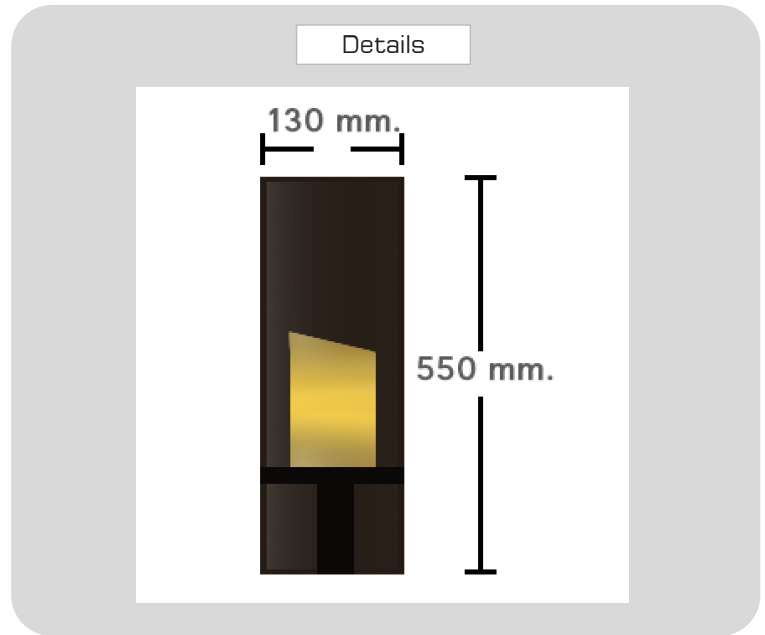

Product

Specification

PRODUCT CODE	:	WA-099-TSKT-1008
NAME	:	WALL LAMP
BRAND	:	ARTISAN LIGHTING PHUKET
MATERIAL	:	WOOD + RASIN
COLOUR	:	BROWN, OFF WHITE
LAMP TYPE	:	E27
DIMENSION	:	130 x 550 mm.
REMARK	:	MADE TO ORDER ANY SIZE