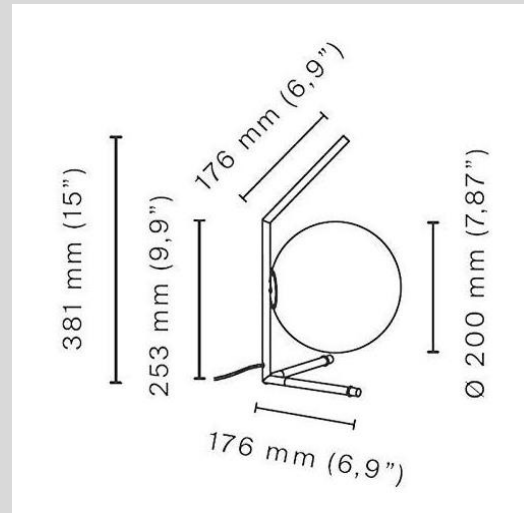

Product

Details

Specification

PRODUCT CODE	:	TA-329-MD2018-D20A
NAME	:	TABLE LAMP
BRAND	:	ARTISAN LIGHTING PHUKET
MATERIAL	:	METAL - OPAL GLASS
COLOUR	:	GOLD WHITE GLASS
LAMP TYPE	:	E27
DIMENSION	:	D200 mm.
REMARK	:	