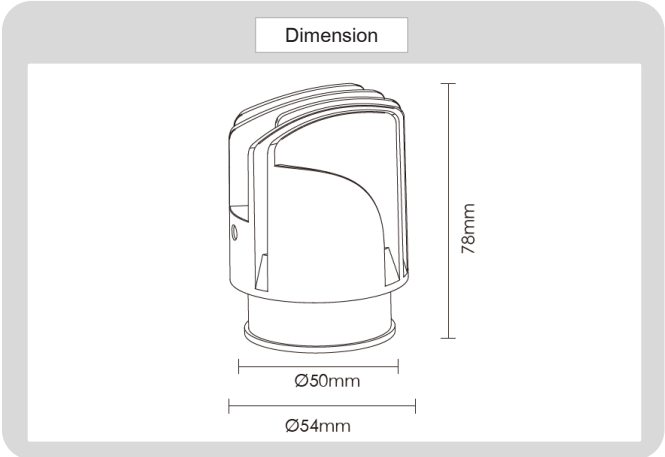

Product

Specification

HOUSING DETAILS

PRODUCT CODE	:	LED-321-SD00712GY
NAME	:	LED COB CREE
BRAND	:	ARTISAN LIGHTING PHUKET
MATERIAL	:	ALUMINUM
FINISHING	:	GREY
DIMENSION	:	D50 X 54 X H78 mm.

LIGHT SOURCE

LAMP TYPE	:	LED MODEL COB (CREE)
POWER	:	12W
COLOR TEMPERATURE CCT	:	2700K, 3000K, 4000K, 6000K
LUMEN	:	1000-1200LM
CRI	:	90 / (80, 97, OPTIONAL)
DIMMABLE	:	NO / (YES OPTIONAL)
BEAM ANGLE	:	24°, (15°, 38°, 50° OPTIONAL)
IP RATING	:	IP20, (IP44 OPTIONAL)
LIFE TIME	:	40,000 HRS.