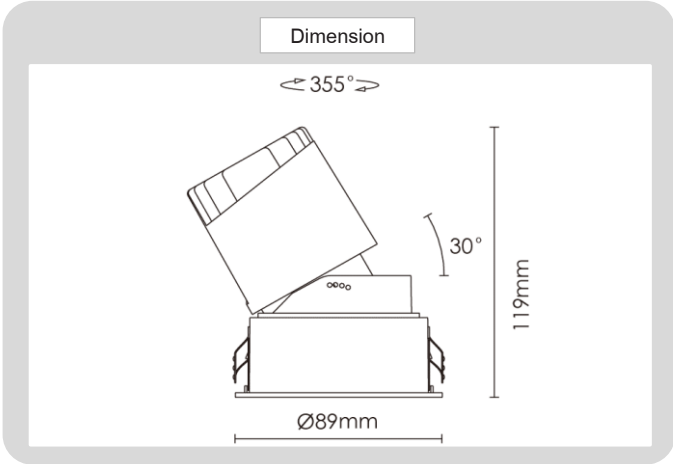

## Specification

### HOUSING DETAILS

PRODUCT CODE	:	DL-321-SD029-x1
NAME	:	RECESSED DOWNLIGHT
BRAND	:	ARTISAN LIGHTING PHUKET
MATERIAL	:	ALUMINUM DIE-CAST
FINISHING	:	POWDER COATED BLACK
ADJUSTABLE	:	YES
DIMENSION	:	89 X 89 X 119 mm.
CUT OUT	:	82 X 80 mm.

### LIGHT SOURCE

LAMP TYPE	:	LED MODEL COB (CREE) Build-In
POWER	:	LED 12W
COLOR TEMPERATURE CCT	:	2700K, 3000K, 4000K, 6000K
LUMEN	:	688LM
CRI	:	90 / (80, 97, OPTIONAL)
DIMMABLE	:	NO / (YES OPTIONAL)
BEAM ANGLE	:	(24°, 38°, OPTIONAL)
IP RATING	:	IP20, (IP44 OPTIONAL)
LIFE TIME	:	40,000 HRS.