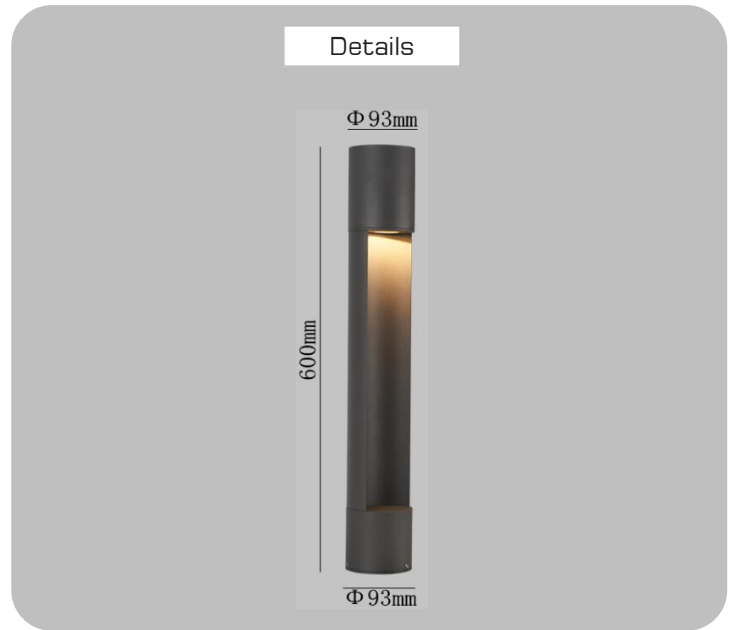

Product

Specification

PRODUCT CODE	:	BL-346-CP7012-1-7WBK
NAME	:	BOLLARD GARDEN
BRAND	:	ARTISAN LIGHTING PHUKET
MATERIAL	:	DIE-CASTING ALUMINUM
COLOUR	:	POWDER COATED BLACK
POWER	:	7W
INPUT VOLTAGE	:	100-265 V
LAMP TYPE	:	LED CREE COB, CRI 80 @ 3000K
DIMENSION	:	D93 x 600 mm.
IP RATING	:	IP65 (WATERPROOF)
REMARK	:	(LED DRIVER WITH TUV INCLUDED)