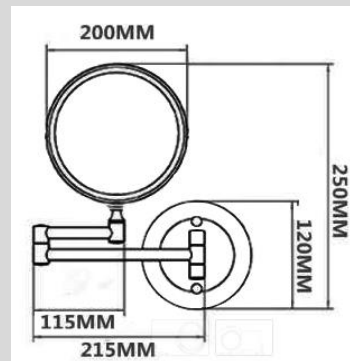

Project _____
Approve _____

Product
Specification

Product

Details

Specification

PRODUCT CODE	:	
NAME	:	Wall mirror lamp
BRAND	:	ARTISAN LIGHTING PHUKET
MATERIAL	:	Metal
COLOUR	:	WHITE
LAMP TYPE	:	LED 6 w
Control Gear	:	LED Driver Included
DIMENSION	:	
IP RATING	:	
REMARK	:	