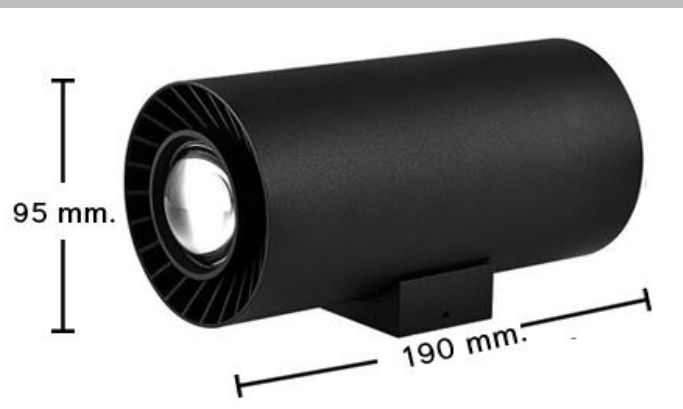

## Specification

PRODUCT CODE	:	WA-346-B1010-2-2X20W-BK
NAME	:	WALL LAMP OUTDOOR
BRAND	:	ARTISAN LIGHTING PHUKET
MATERIAL	:	DIE-CASTING ALUMINUM
COLOUR	:	POWDER COATED BLACK
POWER	:	2 x 20W
INPUT VOLTAGE	:	100-265 V
CONTROL GEAR	:	LED DRIVER INCLUDED
LAMP TYPE	:	LED CREE COB, CRI 80 @ 3000K
DIMENSION	:	D95 x 190 mm.
IP RATING	:	IP65 (WATERPROOF)
REMARK	:	(LED DRIVER WITH TUV INCLUDED)