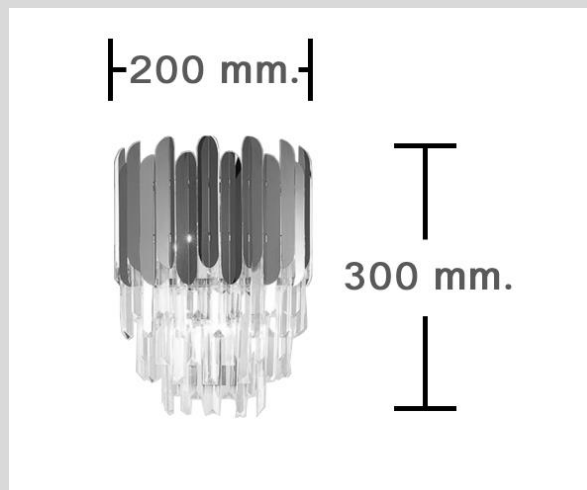

Product

Details

Specification

PRODUCT CODE	:	WA-314-8028-40
NAME	:	WALL LAMP
BRAND	:	ARTISAN LIGHTING PHUKET
MATERIAL	:	STAINLESS + CRYSTAL
COLOUR	:	GOLD BRASS
LAMP TYPE	:	E14
DIMENSION	:	200 x 300 mm.
REMARK	:	MADE TO ORDER ANY SIZE