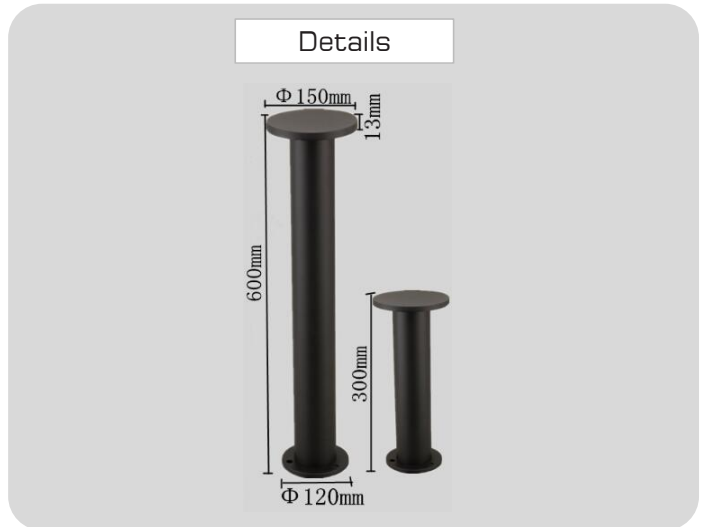

Project _____

Approve _____

Product
Specification

Product

Specification

PRODUCT CODE	:	BL-346-CP7005-2-12 BK,GY
NAME	:	Bollard Garden
BRAND	:	ARTISAN LIGHTING PHUKET
MATERIAL	:	Die-cast aluminium
COLOUR	:	Powder Coated (Black , Gray)
POWER	:	12 W
INPUT VOLTAGE	:	100-265 V
CONTROL GEAR	:	LED Driver Included
LAMP TYPE	:	LED CREE COB, CRI 80 @ 3000k
DIMENSION	:	D 150 X H 600 MM
IP RATING	:	IP65 (WATERPROOF)
REMARK	:	(LED DRIVER WITH TUV Included)