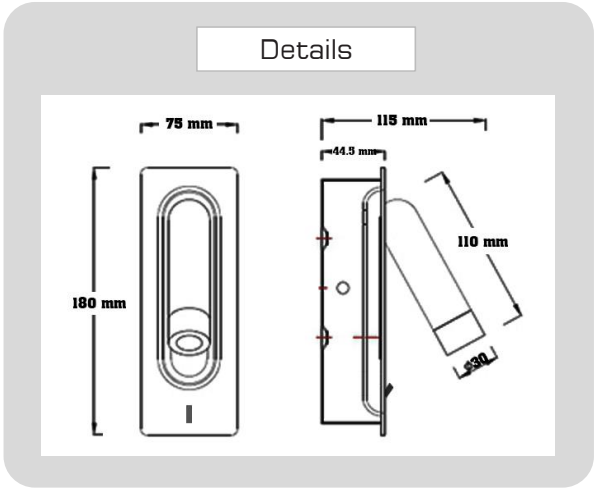

Product

Specification

PRODUCT CODE	:	WA-261-RD10801SN
NAME	:	Wall Reading Lamp
BRAND	:	ARTISAN LIGHTING PHUKET
MATERIAL	:	Metal + Aluminum
COLOUR	:	Satin Nickle
LAMP TYPE	:	3W LED
SIZE	:	D30x180x75x110 mm
REMARK	:	Bit BJB switch x 1
	:	