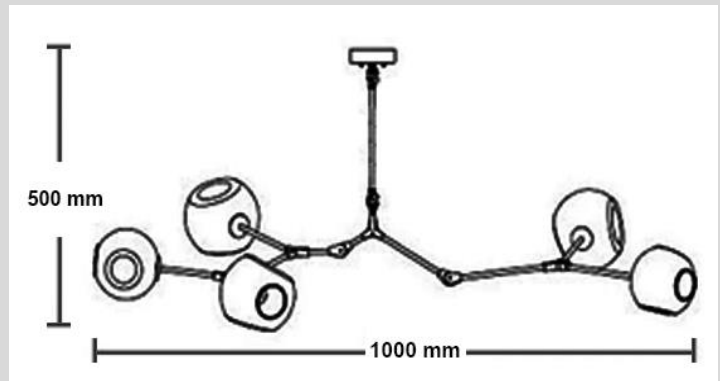

Product

Details

Specification

PRODUCT CODE	:	PE-329-6008x5
NAME	:	PENDANT LAMP
BRAND	:	ARTISAN LIGHTING PHUKET
MATERIAL	:	METAL + GLASS
COLOUR	:	GOLD & GREY
LAMP TYPE	:	E27 x 5
DIMENSION	:	180 x 1000 x 500. mm.
REMARK	:	MADE TO ORDER ANY SIZE