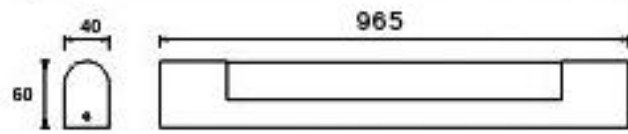

Project _____
Approve _____

Product
Specification

Product

Details

Dimension(mm)

Specification

PRODUCT CODE	:	WA-326-WT609C
NAME	:	BATHROOM WALL LAMP
BRAND	:	ARTISAN LIGHTING PHUKET
MATERIAL	:	Stainless + Opal Acrylic
COLOUR	:	WHITE, CHROME
LAMP TYPE	:	24 W LED SMD 2835
LED Color	:	3000k ,6500K
Control Gear	:	LED Driver Included
DIMENSION	:	C . 965 x 60 x 40mm.
IP RATING	:	IP44
REMARK	:	