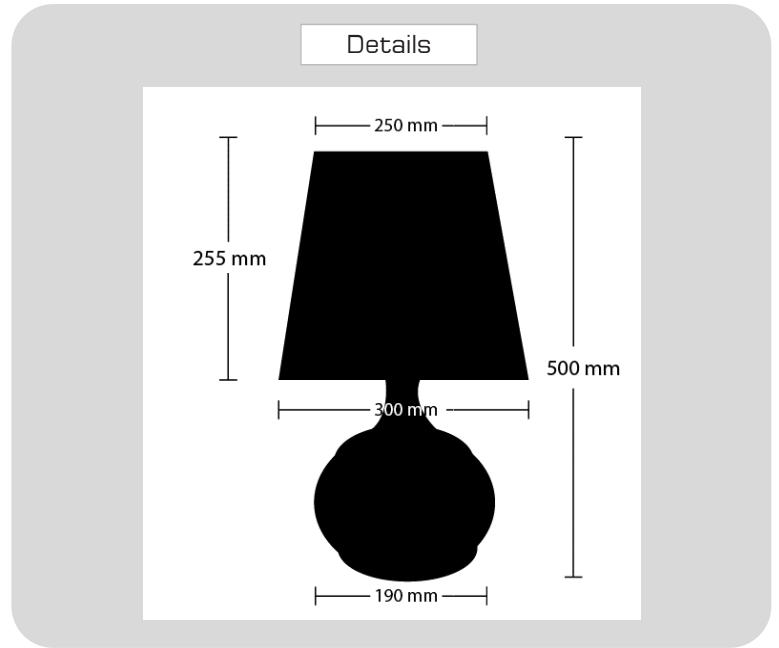

Product

Specification

PRODUCT CODE	:	TA-099-JW-RS-S
NAME	:	TABLE LAMP
BRAND	:	ARTISAN LIGHTING PHUKET
MATERIAL	:	RESIN + FABRIC SHADE
COLOUR	:	ANTIQUE MATT SILVER
LAMP TYPE	:	E27
DIMENSION	:	D300 x 500 mm.
REMARK	:	MADE TO ORDER ANY SIZE