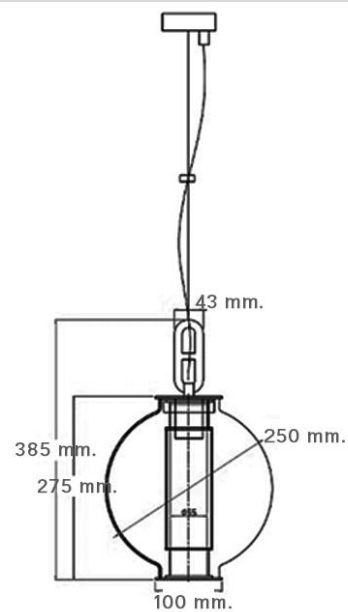

Product

Details

Specification

PRODUCT CODE	:	PE-336-SG133
NAME	:	PENDANT LAMP
BRAND	:	ARTISAN LIGHTING PHUKET
MATERIAL	:	METAL, AMBER GLASS
COLOUR	:	BRASS, AMBER GLASS
LAMP TYPE	:	E27
DIMENSION	:	D250 x 385 mm.
REMARK	:	