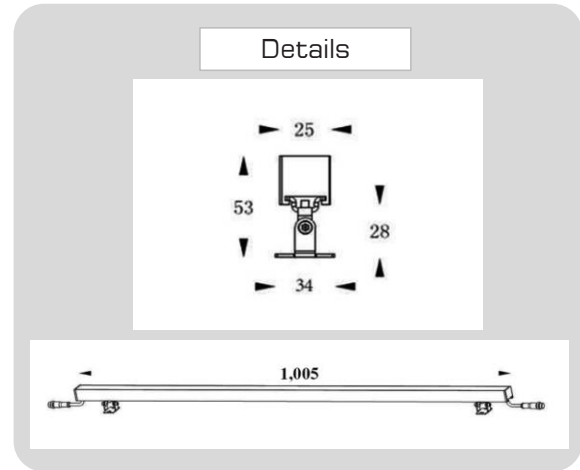

Product

Specification

PRODUCT CODE	:	LED-321-GS030
NAME	:	LED LINEAR WALL WASH
BRAND	:	ARTISAN LIGHTING PHUKET
FINISHING	:	GRAY
MATERIAL	:	ALUMINUM DIE-CASTING & TOUGHENED GLASS
POWER	:	30W 24 LEDs
LAMP COLOUR	:	3000K - 2310 lm
BEAM ANGLE	:	15, 24, 30, 45 Degree
INTERFACE	:	STANDARD POTOVAL DMX512, 0-10V SIGNAL
INPUT VOLTAGE	:	24 Vdc
SIZE	:	34x1005x86 mm,
IP,IK RATING	:	IP65, IK06
LIFE TIME	:	50000 Hrs.
CRI	:	CRI>80