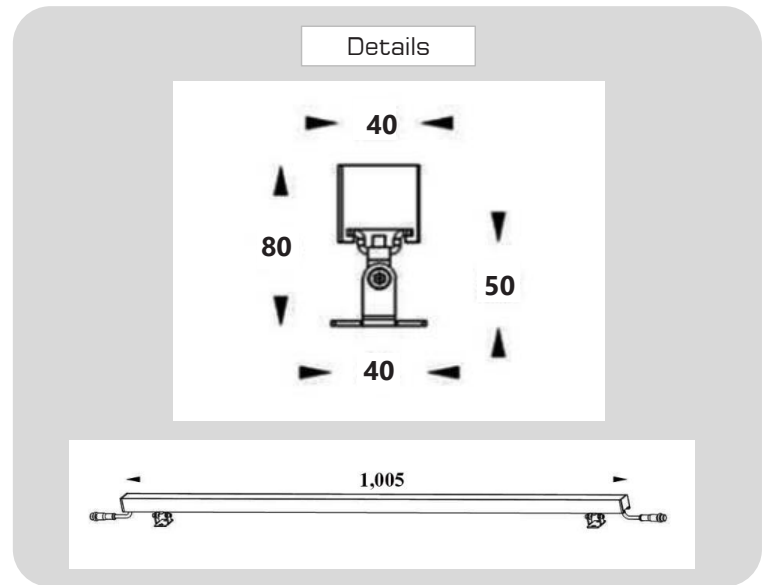

Product

Specification

PRODUCT CODE	:	LED-321-GS030
NAME	:	LED LINEAR WALL WASH
BRAND	:	ARTISAN LIGHTING PHUKET
FINISHING	:	GRAY
MATERIAL	:	ALUMINUM DIE-CASTING & TOUGHENED GLASS
POWER	:	30W 24 LEDs
LAMP COLOUR	:	3000K, 2310 lm
BEAM ANGLE	:	15, 24, 30, 45 DEGREE
INTERFACE	:	STANDARD POTOVAL DMX512, 0-10V SIGNAL
INPUT VOLTAGE	:	24 Vdc
DIMENSION	:	40 x 1005 x 80 mm.
IP,IK RATING	:	IP65, IK06
LIFE TIME	:	50000 Hrs.
CRI	:	CRI>80