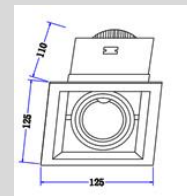

Product

Details

Specification

PRODUCT CODE	:	DL-286-GS003-1
NAME	:	DOWNLIGHT
BRAND	:	ARTISAN LIGHTING PHUKET
FINISHING	:	WHITE
MATERIAL	:	ALUMINUM DIE-CASTING
POWER	:	LED 15W, 20W, 25W, 30W
LAMP COLOUR	:	2700K, 3000K, 4000K,5000K, 6500K
BEAM ANGLE	:	24 Degree
LAMP TYPE	:	LED COB (CREE) with Driver
ADJUSTABLE	:	YES
SIZE	:	125x125x110mm,145x145x130mm,170x170x155mm
CUT OUT	:	106x105mm,125x125mm,150x150mm
LIFE TIME	:	50000 Hrs.
REMARK	:	Can used with GU10 or MR16