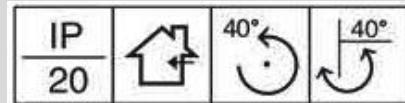

Product

Details

Specification

PRODUCT CODE	:	DL-286-GS003-1
NAME	:	DOWNLIGHT
BRAND	:	ARTISAN LIGHTING PHUKET
FINISHING	:	WHITE
MATERIAL	:	ALUMINUM DIE-CASTING
POWER	:	LED 15W, 20W, 25W, 30W
LAMP COLOUR	:	2700K, 3000K, 4000K,5000K, 6500K
BEAM ANGLE	:	24 Degree
LAMP TYPE	:	LED COB (CREE) with Driver
ADJUSTABLE	:	YES
SIZE	:	125x125x110mm,145x145x130mm,170x170x155mm
CUT OUT	:	106x105mm,125x125mm,150x150mm
LIFE TIME	:	50000 Hrs.
REMARK	:	Can used with GU10 or MR16