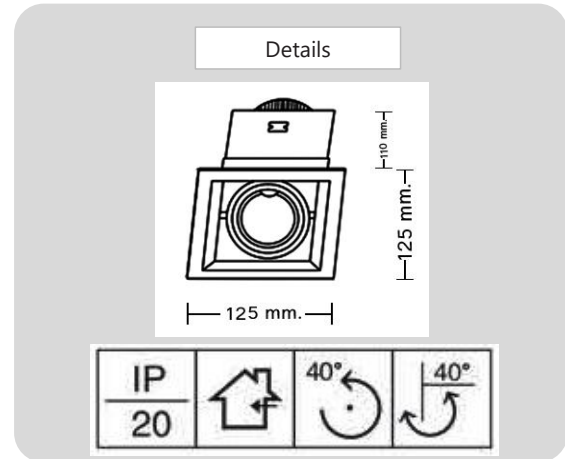

Product

Specification

PRODUCT CODE	:	DL-321-GS003-1
NAME	:	DOWNLIGHT
BRAND	:	ARTISAN LIGHTING PHUKET
FINISHING	:	WHITE
MATERIAL	:	ALUMINUM DIE-CASTING
POWER	:	LED 15W, 20W, 25W, 30W
LAMP COLOUR	:	2700K, 3000K, 4000K, 5000K, 6500K
BEAM ANGLE	:	24 Degree
LAMP TYPE	:	LED COB ( CREE ) with Driver
ADJUSTABLE	:	YES
SIZE	:	125x125x110mm.
CUT OUT	:	106x105mm.
LIFE TIME	:	50000 Hrs.
REMARK	:	Can used with GU10 or MR16