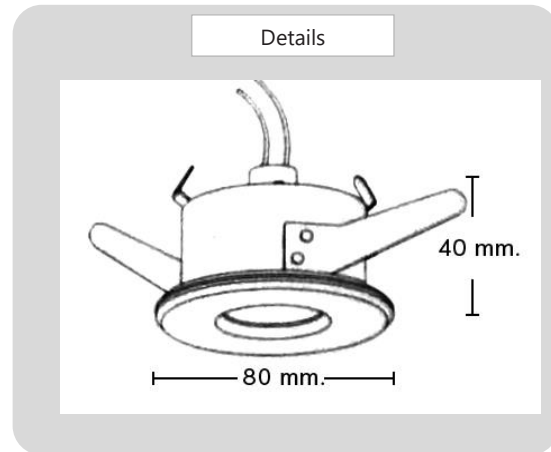

Product

Specification

PRODUCT CODE	:	DL-019-ELC110A-WH
NAME	:	DOWNLIGHT
BRAND	:	ARTISAN LIGHTING PHUKET
FINISHING	:	WHITE
MATERIAL	:	ALUMINUM DIE-CASTING
POWER	:	LED 7 W
LAMP COLOUR	:	2700K, 3000K, 6500K
BEAM ANGLE	:	24 Degree
LAMP TYPE	:	LED COB ( CREE ) with Driver
ADJUSTABLE	:	NO
SIZE	:	D80x40 mm.
CUT OUT	:	D 75mm.
LIFE TIME	:	50000 Hrs.
REMARK	:	IP55 GLASS COVER