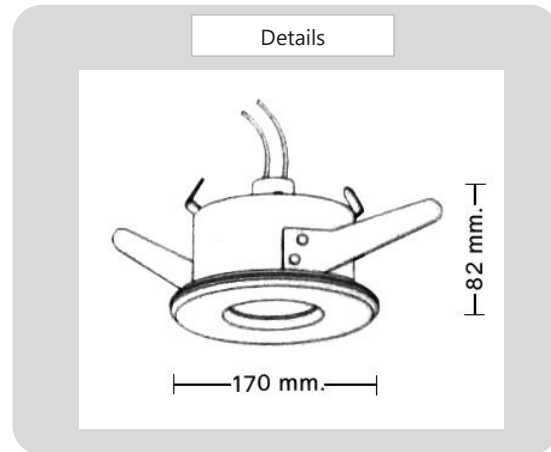

Product

Specification

PRODUCT CODE	:	DL-019-ELC110A-WH
NAME	:	DOWNLIGHT
BRAND	:	ARTISAN LIGHTING PHUKET
FINISHING	:	WHITE
MATERIAL	:	ALUMINUM DIE-CASTING
POWER	:	LED 7 W
LAMP COLOUR	:	2700K, 3000K, 6500K
BEAM ANGLE	:	24 Degree
LAMP TYPE	:	LED COB ( CREE ) with Driver
ADJUSTABLE	:	NO
SIZE	:	D80x40 mm.
CUT OUT	:	D 75mm.
LIFE TIME	:	50000 Hrs.
REMARK	:	IP55 GLASS COVER