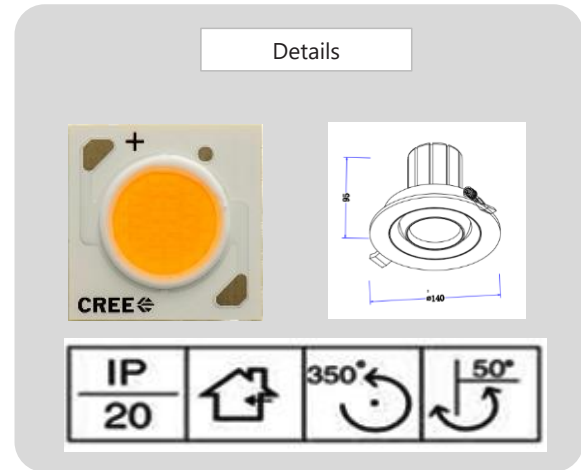

Project _____
Approve _____

Product
Specification

Product

Specification

| | | |
|--------------|---|--|
| PRODUCT CODE | : | DL-286-SD020 |
| NAME | : | DOWNLIGHT |
| BRAND | : | ARTISAN LIGHTING PHUKET |
| FINISHING | : | WHITE |
| MATERIAL | : | ALUMINUM DIE-CASTING |
| POWER | : | LED 7W,12W,20W,30W |
| LAMP COLOUR | : | 2700K, 3000K, 4000K,5000K, 6500K |
| BEAM ANGLE | : | 15, 24 Degree |
| LAMP TYPE | : | LED COB (CREE) with Driver |
| ADJUSTABLE | : | YES |
| SIZE | : | D85x75mm. D110x95mm, D140x95mm. D160x105mm |
| CUT OUT | : | D 70mm., D95mm., D115mm., D140mm |
| LIFE TIME | : | 50000 Hrs. |
| REMARK | : | |