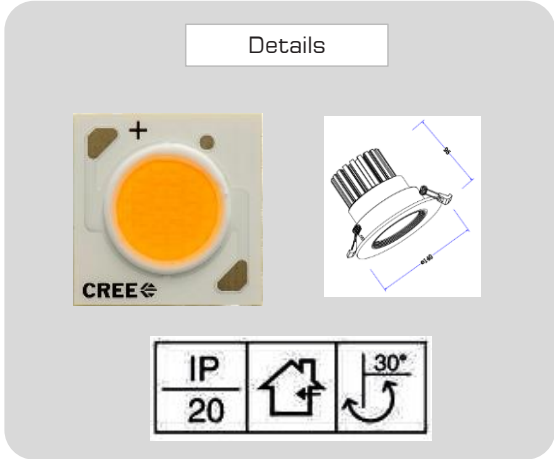

Project _____
 Approve _____

Product
 Specification

Product

Specification

PRODUCT CODE	:	DL-286-SD001
NAME	:	DOWNLIGHT
BRAND	:	ARTISAN LIGHTING PHUKET
FINISHING	:	WHITE
MATERIAL	:	ALUMINUM DIE-CASTING
POWER	:	LED 3W,7W,12W,18W,24W,30W
LAMP COLOUR	:	2700K, 3000K, 4000K,5000K, 6500K
BEAM ANGLE	:	15, 24 Degree
LAMP TYPE	:	LED COB (CREE) with Driver
ADJUSTABLE	:	YES
SIZE	:	D70x55mm. D85x65mm. D110x80mm. D140x95mm. D160x125mm. D160x125mm.
CUT OUT	:	D 55mm. D 70mm. D 90mm. D 70mm. D 115mm. D 135mm. D 135mm.
LIFE TIME	:	50000 Hrs.
REMARK	:	