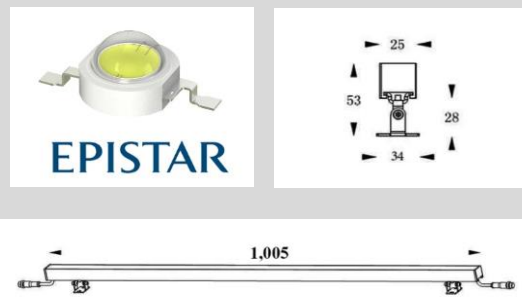

Product

Details

Specification

PRODUCT CODE	:	LED-321-GS030
NAME	:	LED LINEAR WALL WASH
BRAND	:	ARTISAN LIGHTING PHUKET
FINISHING	:	GRAY
MATERIAL	:	ALUMINUM DIE-CASTING & TOUGHENED GLASS
POWER	:	30W 24 LEDs
LAMP COLOUR	:	3000K - 2310 lm
BEAM ANGLE	:	15, 24, 30, 45 Degree
INTERFACE	:	STANDARD POTOVAL DMX512, 0-10V SIGNAL
INPUT VOLTAGE	:	24 Vdc
SIZE	:	34x1005x86 mm,
IP,IK RATING	:	IP65, IK06
LIFE TIME	:	50000 Hrs.
CRI	:	CRI>80