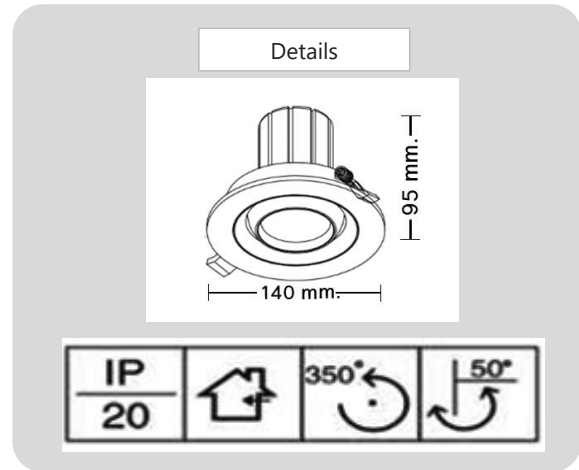

### Specification

PRODUCT CODE	:	DL-321-SD020
NAME	:	DOWNLIGHT
BRAND	:	ARTISAN LIGHTING PHUKET
FINISHING	:	WHITE
MATERIAL	:	ALUMINUM DIE-CASTING
POWER	:	LED 7W,12W,20W,30W
LAMP COLOUR	:	2700K, 3000K, 4000K,5000K, 6500K
BEAM ANGLE	:	15, 24 Degree
LAMP TYPE	:	LED COB ( CREE ) with Driver
ADJUSTABLE	:	YES
SIZE	:	D85x75mm. D110x95mm, D140x95mm. D160x105mm
CUT OUT	:	D 70mm., D95mm., D115mm., D140mm
LIFE TIME	:	50000 Hrs.
REMARK	:	