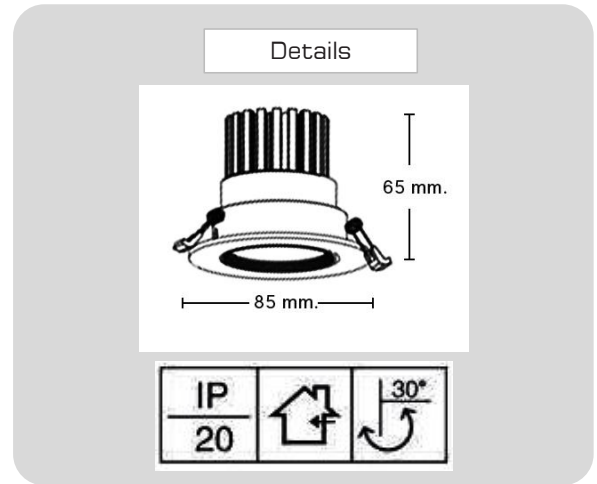

Product

Specification

|              |   |                                  |
|--------------|---|----------------------------------|
| PRODUCT CODE | : | DL-321-SD004-12W                 |
| NAME         | : | DOWNLIGHT                        |
| BRAND        | : | ARTISAN LIGHTING PHUKET          |
| FINISHING    | : | WHITE                            |
| MATERIAL     | : | ALUMINUM DIE-CASTING             |
| POWER        | : | LED 3W,7W,12W,18W,24W,30W        |
| LAMP COLOUR  | : | 2700K, 3000K, 4000K,5000K, 6500K |
| BEAM ANGLE   | : | 15, 24 Degree                    |
| LAMP TYPE    | : | LED COB ( CREE ) with Driver     |
| ADJUSTABLE   | : | NO                               |
| SIZE         | : | D85x65mm.                        |
| CUT OUT      | : | D 115mm.                         |
| LIFE TIME    | : | 50000 Hrs.                       |
| REMARK       | : |                                  |