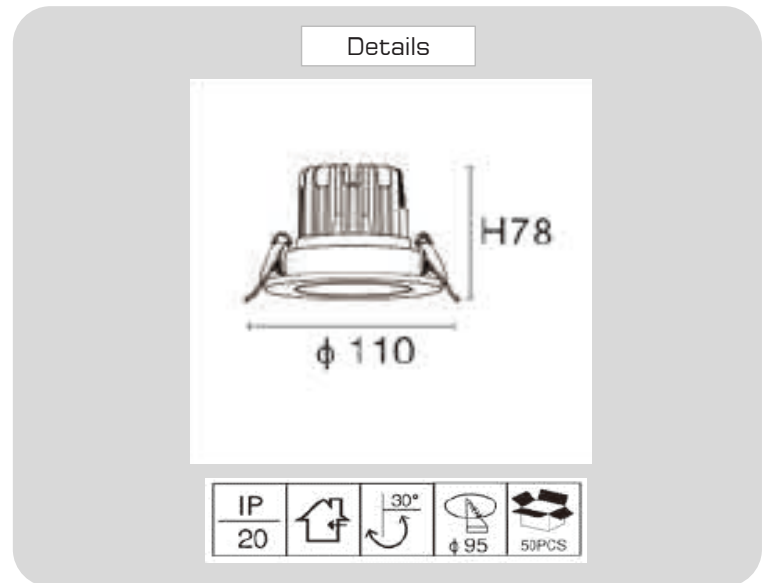

Product

Specification

| | | |
|--------------|---|----------------------------------|
| PRODUCT CODE | : | DL-321-SD004-12W |
| NAME | : | DOWNLIGHT |
| BRAND | : | ARTISAN LIGHTING PHUKET |
| FINISHING | : | WHITE |
| MATERIAL | : | ALUMINUM DIE-CASTING |
| POWER | : | LED 3W,7W,12W,18W,24W,30W |
| LAMP COLOUR | : | 2700K, 3000K, 4000K,5000K, 6500K |
| BEAM ANGLE | : | 15-24 DEGREE |
| LAMP TYPE | : | LED COB (CREE) WITH DRIVER |
| ADJUSTABLE | : | NO |
| DIMENSION | : | D110 x 78 mm. |
| CUT OUT | : | D95 mm. |
| LIFE TIME | : | 50000 Hrs. |
| REMARK | : | |