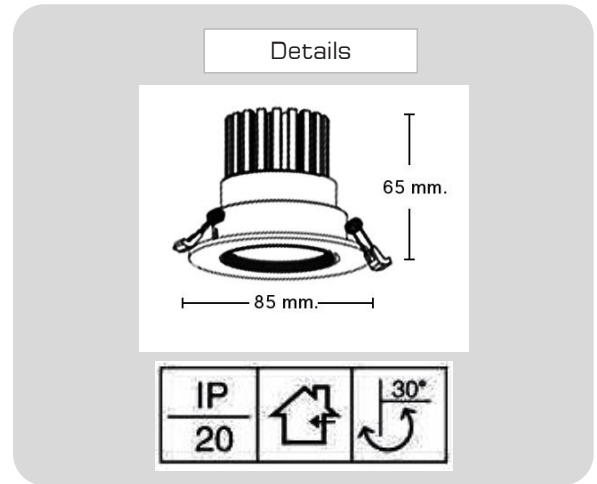

Product

Specification

PRODUCT CODE	:	DL-321-SD004-12W
NAME	:	DOWNLIGHT
BRAND	:	ARTISAN LIGHTING PHUKET
FINISHING	:	WHITE
MATERIAL	:	ALUMINUM DIE-CASTING
POWER	:	LED 3W,7W,12W,18W,24W,30W
LAMP COLOUR	:	2700K, 3000K, 4000K,5000K, 6500K
BEAM ANGLE	:	15, 24 Degree
LAMP TYPE	:	LED COB (CREE) with Driver
ADJUSTABLE	:	NO
SIZE	:	D85x65mm.
CUT OUT	:	D70 mm.
LIFE TIME	:	50000 Hrs.
REMARK	:	