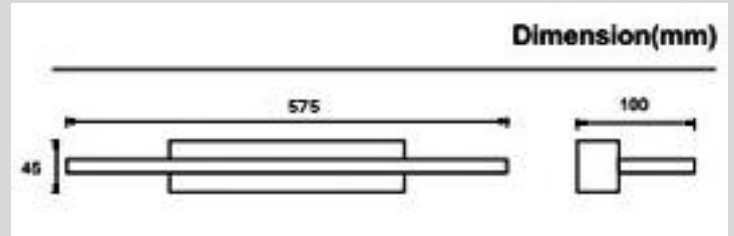

Product

Details

Specification

PRODUCT CODE	:	WA-326-WT641
NAME	:	BATHROOM WALL LAMP
BRAND	:	ARTISAN LIGHTING PHUKET
MATERIAL	:	METAL + OPAL ACRYLIC
COLOUR	:	WHITE
LAMP TYPE	:	8W LED SMD 2835
CONTROL GEAR	:	LED DRIVER INCLUDED
LED COLOUR	:	3000K, 6500K
DIMENSION	:	(B) 575 x 100 x 45 mm.
IP RATING	:	IP44
REMARK	:	