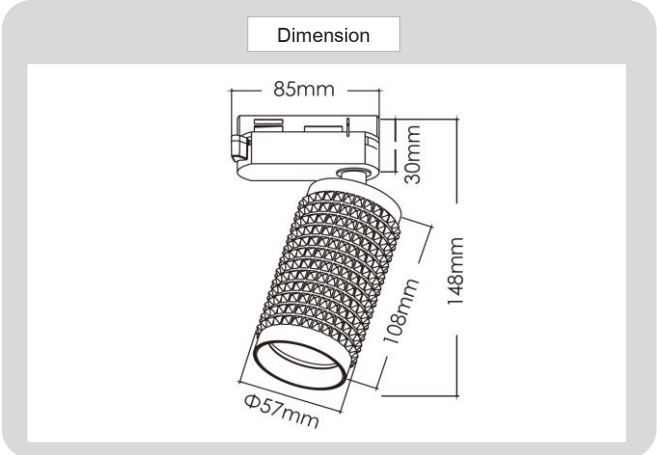

Product

Specification

HOUSING DETAILS

PRODUCT CODE	:	TRA-321-GD901BG
NAME	:	TRACK SPOTLIGHT
BRAND	:	ARTISAN LIGHTING PHUKET
MATERIAL	:	ALUMINUM DIE-CAST
FINISHING	:	POWDER COATED WHITE, BLACK, GOLD
ADJUSTABLE	:	YES
DIMENSION	:	D57 X 108 X H148 mm.
LAMP TYPE OPTION	:	GU10, (MR16 GU5.3 OPTIONAL)
IP RATING	:	IP20
REMARK	:	LED BULB, TRACK PROFILE NOT INCLUDED