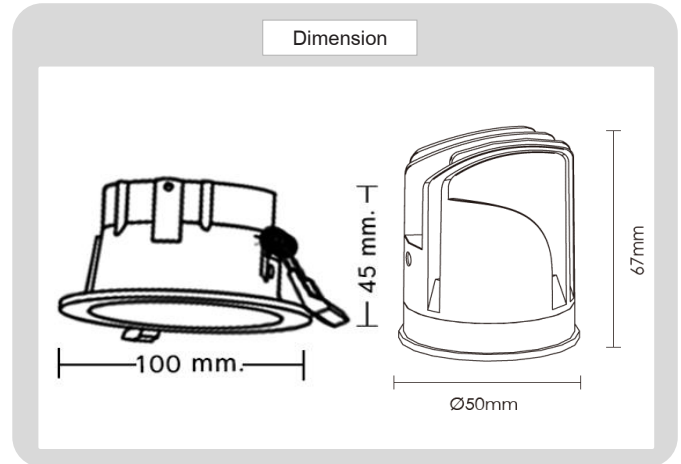

Product

Specification

HOUSING DETAILS

PRODUCT CODE	:	DL-321-SD0071M
NAME	:	RECESSED DOWNLIGHT
BRAND	:	ARTISAN LIGHTING PHUKET
MATERIAL	:	ALUMINUM DIE-CAST
FINISHING	:	POWDER COATED WHITE, BLACK
ADJUSTABLE	:	YES
DIMENSION	:	D100 X 100 mm.
CUT OUT	:	D90 mm.

LIGHT SOURCE

LAMP TYPE	:	LED MODEL COB (CREE)
POWER	:	LED 7W / 12W, 15W OPTIONAL
COLOR TEMPERATURE CCT	:	2700K, 3000K, 4000K, 6000K
LUMEN	:	500-690LM 7W
CRI	:	90 / (80, 97, OPTIONAL)
DIMMABLE	:	NO / (YES OPTIONAL)
BEAM ANGLE	:	24°, (15°, 38°, 50° OPTIONAL)
IP RATING	:	IP20, (IP44 OPTIONAL)
LIFE TIME	:	40,000 HRS.