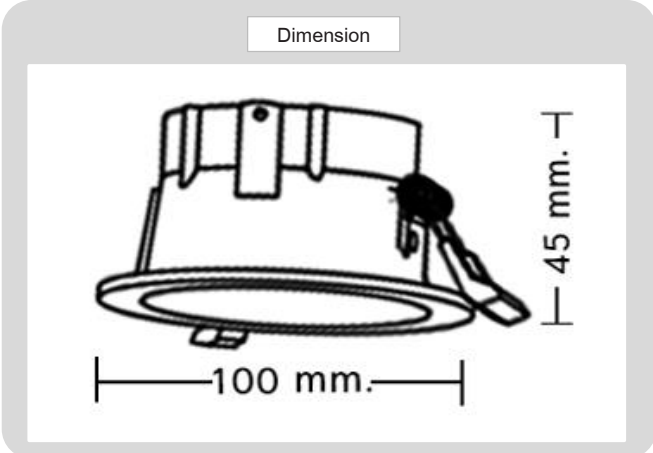

Product

Specification

HOUSING DETAILS

PRODUCT CODE	:	DL-321-SD007IM
NAME	:	RECESSED DOWNLIGHT
BRAND	:	ARTISAN LIGHTING PHUKET
MATERIAL	:	ALUMINUM DIE-CAST
FINISHING	:	POWDER COATED WHITE, BLACK
ADJUSTABLE	:	YES
DIMENSION	:	D100 X 45 mm.
CUT OUT	:	D90 mm.
LAMP TYPE OPTION	:	GU10, MR16 GU5.3, LED COB (CREE)
IP RATING	:	IP 20
REMARK	:	