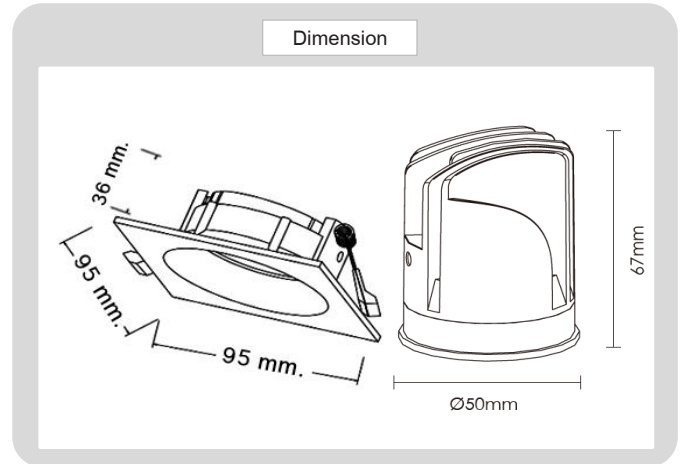

## Specification

### HOUSING DETAILS

PRODUCT CODE	:	DL-321-SD007CM
NAME	:	RECESSED DOWNLIGHT
BRAND	:	ARTISAN LIGHTING PHUKET
MATERIAL	:	ALUMINUM DIE-CAST
FINISHING	:	POWDER COATED WHITE, BLACK
ADJUSTABLE	:	YES
DIMENSION	:	95 X 95 X 101 mm.
CUT OUT	:	D75 mm.

### LIGHT SOURCE

LAMP TYPE	:	LED MODEL COB (CREE)
POWER	:	LED 7W / 12W, 15W OPTIONAL
COLOR TEMPERATURE CCT	:	2700K, 3000K, 4000K, 6000K
LUMEN	:	500-690LM 7W
CRI	:	90 / (80, 97, OPTIONAL)
DIMMABLE	:	NO / (YES OPTIONAL)
BEAM ANGLE	:	24°, (15°, 38°, 50° OPTIONAL)
IP RATING	:	IP20, (IP44 OPTIONAL)
LIFE TIME	:	40,000 HRS.