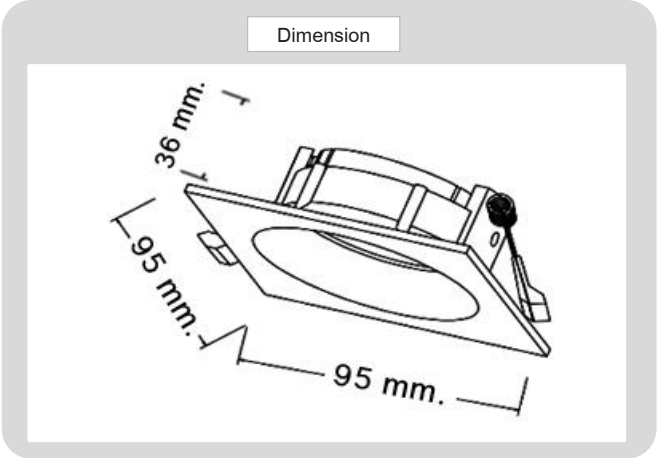

Product

Specification

HOUSING DETAILS

PRODUCT CODE	:	DL-321-SD007CM
NAME	:	RECESSED DOWNLIGHT
BRAND	:	ARTISAN LIGHTING PHUKET
MATERIAL	:	ALUMINUM DIE-CAST
FINISHING	:	POWDER COATED WHITE, BLACK
ADJUSTABLE	:	YES
DIMENSION	:	95 X 95 X 36 mm.
CUT OUT	:	D75 mm.
LAMP TYPE OPTION	:	GU10, MR16 GU5.3, LED COB (CREE)
IP RATING	:	IP 20
REMARK	:	