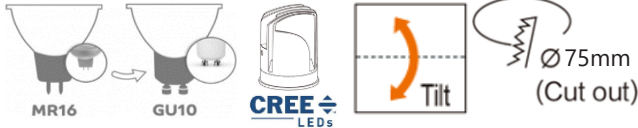

Product

Specification

HOUSING DETAILS

PRODUCT CODE	:	DL-321-SD007CM
NAME	:	RECESSED DOWNLIGHT
BRAND	:	ARTISAN LIGHTING PHUKET
MATERIAL	:	ALUMINUM DIE-CAST
FINISHING	:	POWDER COATED WHITE, BLACK
ADJUSTABLE	:	YES
DIMENSION	:	95 X 95 X 36 mm.
CUT OUT	:	D75 mm.
LAMP TYPE OPTION	:	GU10, MR16 GU5.3, LED COB (CREE)
IP RATING	:	IP 20
REMARK	:	