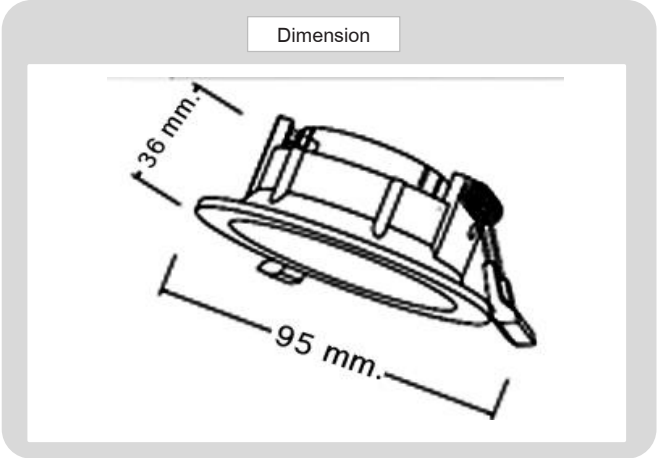

## Specification

### HOUSING DETAILS

PRODUCT CODE	:	DL-321-SD007BM
NAME	:	RECESSED DOWNLIGHT
BRAND	:	ARTISAN LIGHTING PHUKET
MATERIAL	:	ALUMINUM DIE-CAST
FINISHING	:	POWDER COATED WHITE, BLACK
ADJUSTABLE	:	YES
DIMENSION	:	D95 X 36 mm.
CUT OUT	:	D75 mm.
LAMP TYPE OPTION	:	GU10, MR16 GU5.3, LED COB (CREE)
IP RATING	:	IP 20
REMARK	:	