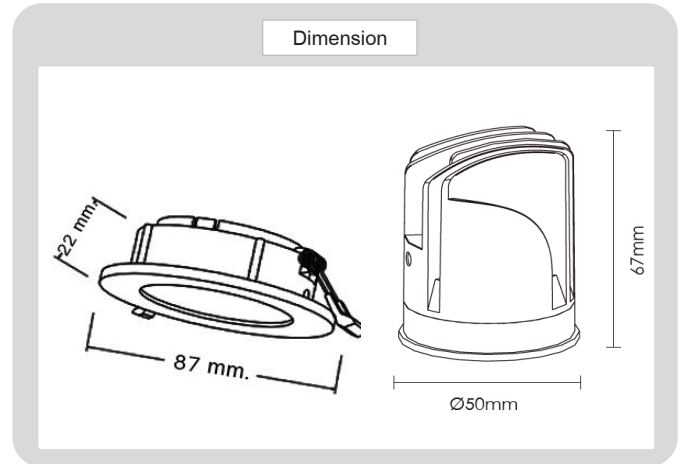

Product

CREE
LEDs

Specification

HOUSING DETAILS

PRODUCT CODE	:	DL-321-SD007AM
NAME	:	RECESSED DOWNLIGHT
BRAND	:	ARTISAN LIGHTING PHUKET
MATERIAL	:	ALUMINUM DIE-CAST
FINISHING	:	POWDER COATED WHITE, BLACK
ADJUSTABLE	:	YES
DIMENSION	:	D87 X 80 mm.
CUT OUT	:	D75 mm.

LIGHT SOURCE

LAMP TYPE	:	LED MODEL COB (CREE)
POWER	:	LED 7W / 12W, 15W OPTIONAL
COLOR TEMPERATURE CCT	:	2700K, 3000K, 4000K, 6000K
LUMEN	:	500-690LM 7W
CRI	:	90 / (80, 97, OPTIONAL)
DIMMABLE	:	NO / (YES OPTIONAL)
BEAM ANGLE	:	24°, (15°, 38°, 50° OPTIONAL)
IP RATING	:	IP20, (IP44 OPTIONAL)
LIFE TIME	:	40,000 HRS.