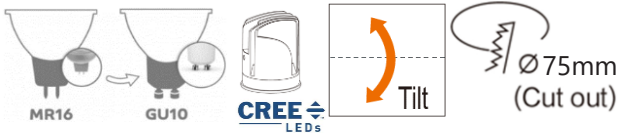

Product

Specification

HOUSING DETAILS

PRODUCT CODE	:	DL-321-SD007AM
NAME	:	RECESSED DOWNLIGHT
BRAND	:	ARTISAN LIGHTING PHUKET
MATERIAL	:	ALUMINUM DIE-CAST
FINISHING	:	POWDER COATED WHITE, BLACK
ADJUSTABLE	:	YES
DIMENSION	:	D87 X 22 mm.
CUT OUT	:	D75 mm.
LAMP TYPE OPTION	:	GU10, MR16 GU5.3, LED COB (CREE)
IP RATING	:	IP 20
REMARK	:	