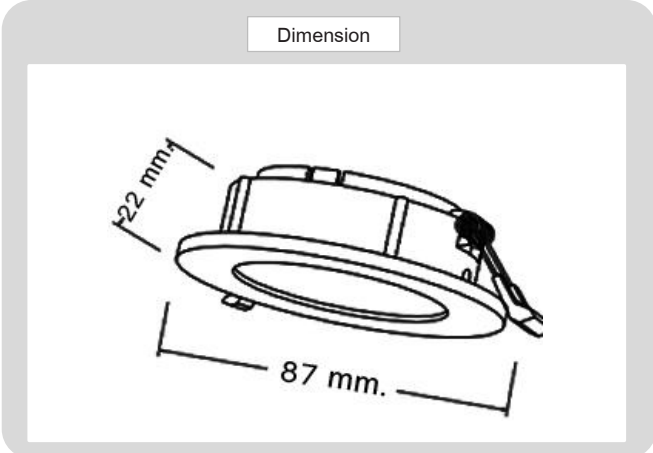

Product

Specification

HOUSING DETAILS

PRODUCT CODE	:	DL-321-SD007AM
NAME	:	RECESSED DOWNLIGHT
BRAND	:	ARTISAN LIGHTING PHUKET
MATERIAL	:	ALUMINUM DIE-CAST
FINISHING	:	POWDER COATED WHITE, BLACK
ADJUSTABLE	:	YES
DIMENSION	:	D87 X 22 mm.
CUT OUT	:	D75 mm.
LAMP TYPE OPTION	:	GU10, MR16 GU5.3, LED COB (CREE)
IP RATING	:	IP 20
REMARK	:	