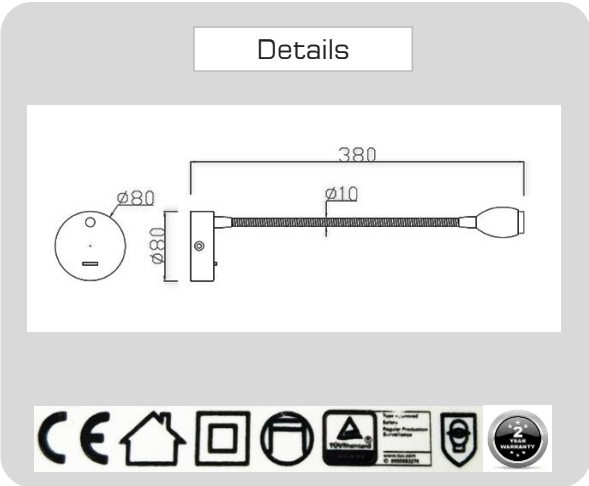

**Product**

**Specification**

PRODUCT CODE	:	WA-286-RD-739-SN
NAME	:	Wall Reading Lamp
BRAND	:	ARTISAN LIGHTING PHUKET
MATERIAL	:	Metal + Aluminum
COLOR	:	Satin Nickle
COLOR LED	:	2700K , 3000K , 3200K
LAMP TYPE	:	LED 3W X 1
INPUT VOLTAGE	:	AC 100-265 V (220V)
CONTROL GEAR	:	LED Driver Included
DIMENSION	:	D80 X 390 mm
WARRANTY	:	2 Years
REMARK	:	BJB Switch on Base